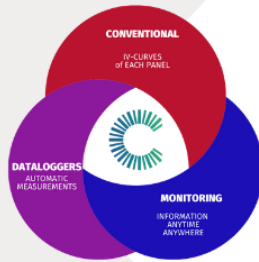

12% Production Increase 70% Cost Reduction

6 Main Benefits

6 benefits that simplify O&M and improve business decisions.

Immediately & in real-time

Risk Reduction

100% of the plant diagnosed

Without interrupting production

vs Competition

Our solution vs manual maintenance & indirect monitoring (eg. drones). We are the only ones that trace the IV Curve of each panel. We know what happens today, we predict what will happen tomorrow.